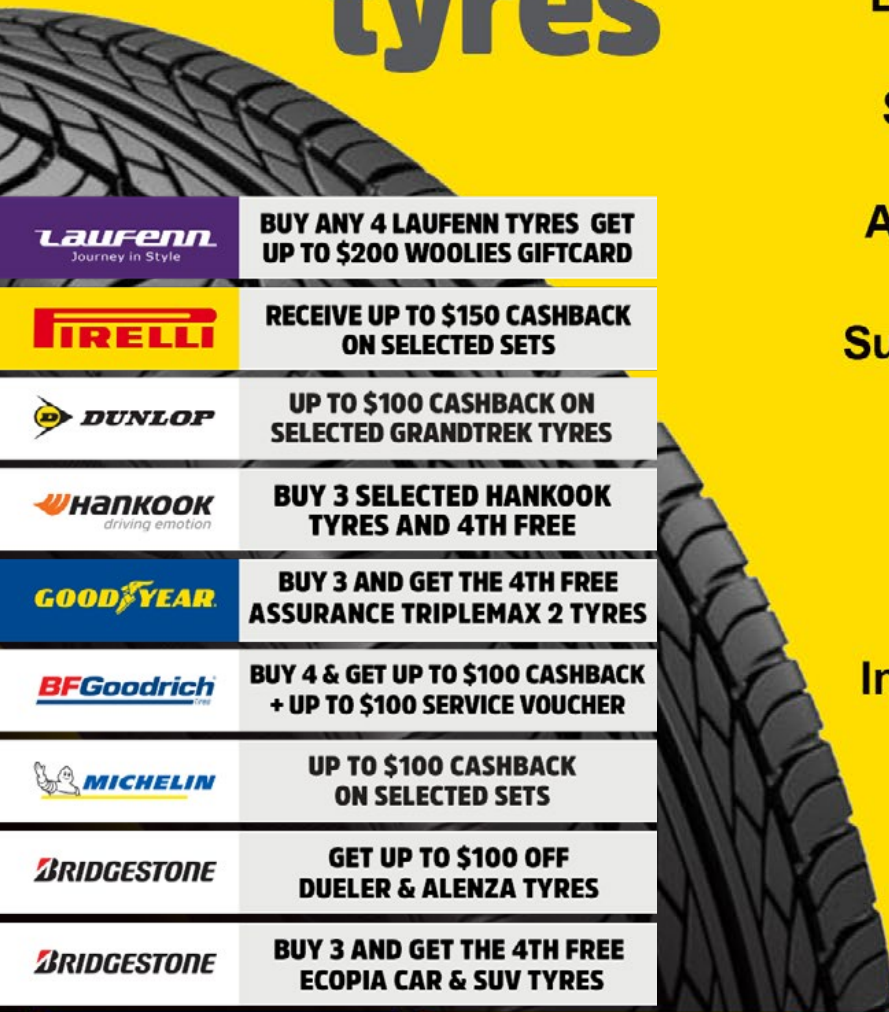

# MORE than just tyres

- BUY ANY 4 LAUFENN TYRES GET UP TO \$200 WOOLIES GIFTCARD**
- RECEIVE UP TO \$150 CASHBACK ON SELECTED SETS**
- UP TO \$100 CASHBACK ON SELECTED GRANDTREK TYRES**
- BUY 3 SELECTED HANKOOK TYRES AND 4TH FREE**
- BUY 3 AND GET THE 4TH FREE ASSURANCE TRIPLEMAX 2 TYRES**
- BUY 4 & GET UP TO \$100 CASHBACK + UP TO \$100 SERVICE VOUCHER**
- UP TO \$100 CASHBACK ON SELECTED SETS**
- GET UP TO \$100 OFF DUELER & ALENZA TYRES**
- BUY 3 AND GET THE 4TH FREE ECOPIA CAR & SUV TYRES**