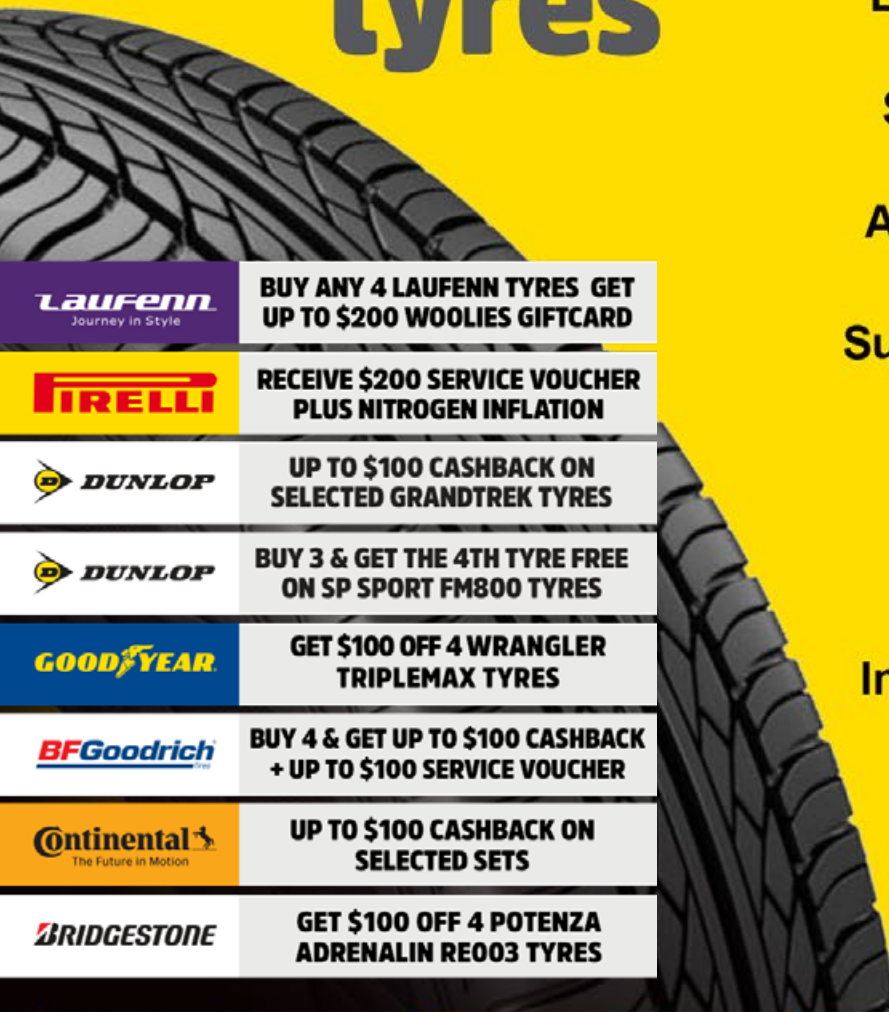

MORE than just tyres

Laufenn Journey in Style	BUY ANY 4 LAUFENN TYRES GET UP TO \$200 WOOLIES GIFTCARD
PIRELLI	RECEIVE \$200 SERVICE VOUCHER PLUS NITROGEN INFLATION
DUNLOP	UP TO \$100 CASHBACK ON SELECTED GRANDTREK TYRES
DUNLOP	BUY 3 & GET THE 4TH TYRE FREE ON SP SPORT FM800 TYRES
GOODYEAR	GET \$100 OFF 4 WRANGLER TRIPLEMAX TYRES
BFGoodrich	BUY 4 & GET UP TO \$100 CASHBACK + UP TO \$100 SERVICE VOUCHER
Continental The Future in Motion	UP TO \$100 CASHBACK ON SELECTED SETS
BRIDGESTONE	GET \$100 OFF 4 POTENZA ADRENALIN RE003 TYRES