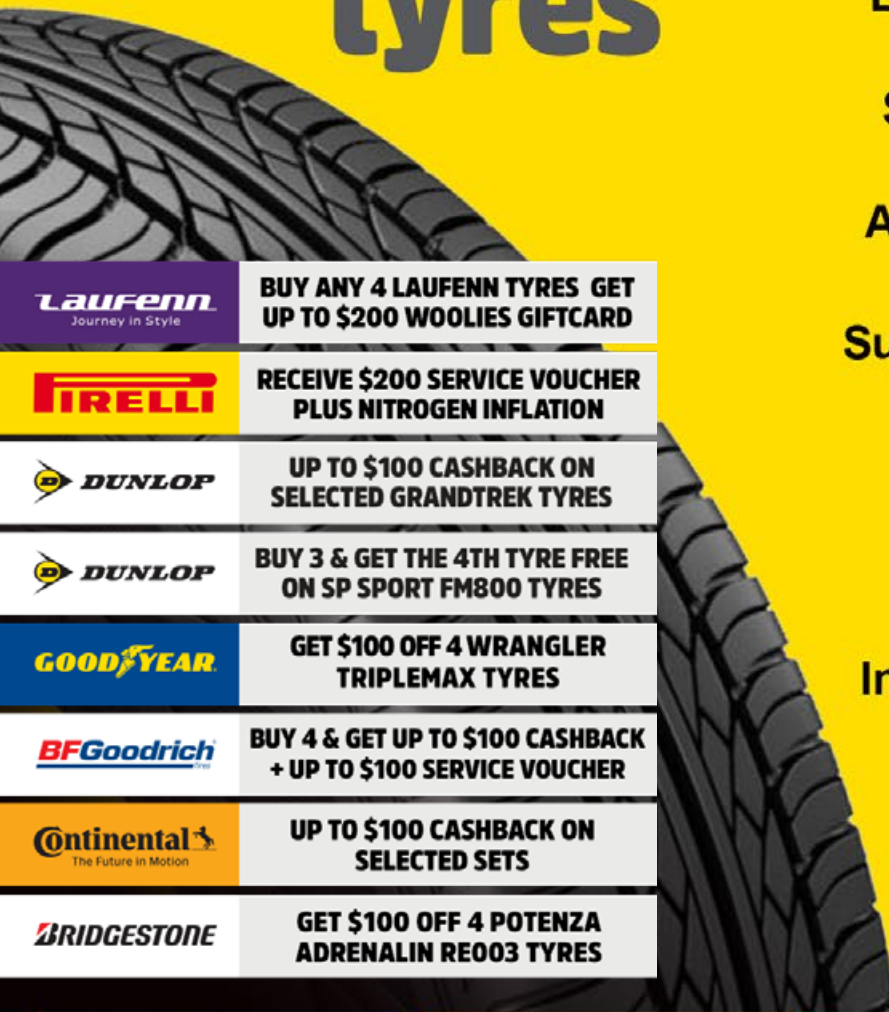

# MORE than just tyres

<b>Laufenn</b> Journey in Style	BUY ANY 4 LAUFENN TYRES GET UP TO \$200 WOOLIES GIFTCARD
<b>PIRELLI</b>	RECEIVE \$200 SERVICE VOUCHER PLUS NITROGEN INFLATION
<b>DUNLOP</b>	UP TO \$100 CASHBACK ON SELECTED GRANDTREK TYRES
<b>DUNLOP</b>	BUY 3 & GET THE 4TH TYRE FREE ON SP SPORT FM800 TYRES
<b>GOODYEAR</b>	GET \$100 OFF 4 WRANGLER TRIPLEMAX TYRES
<b>BFGoodrich</b>	BUY 4 & GET UP TO \$100 CASHBACK + UP TO \$100 SERVICE VOUCHER
<b>Continental</b> The Future in Motion	UP TO \$100 CASHBACK ON SELECTED SETS
<b>BRIDGESTONE</b>	GET \$100 OFF 4 POTENZA ADRENALIN RE003 TYRES